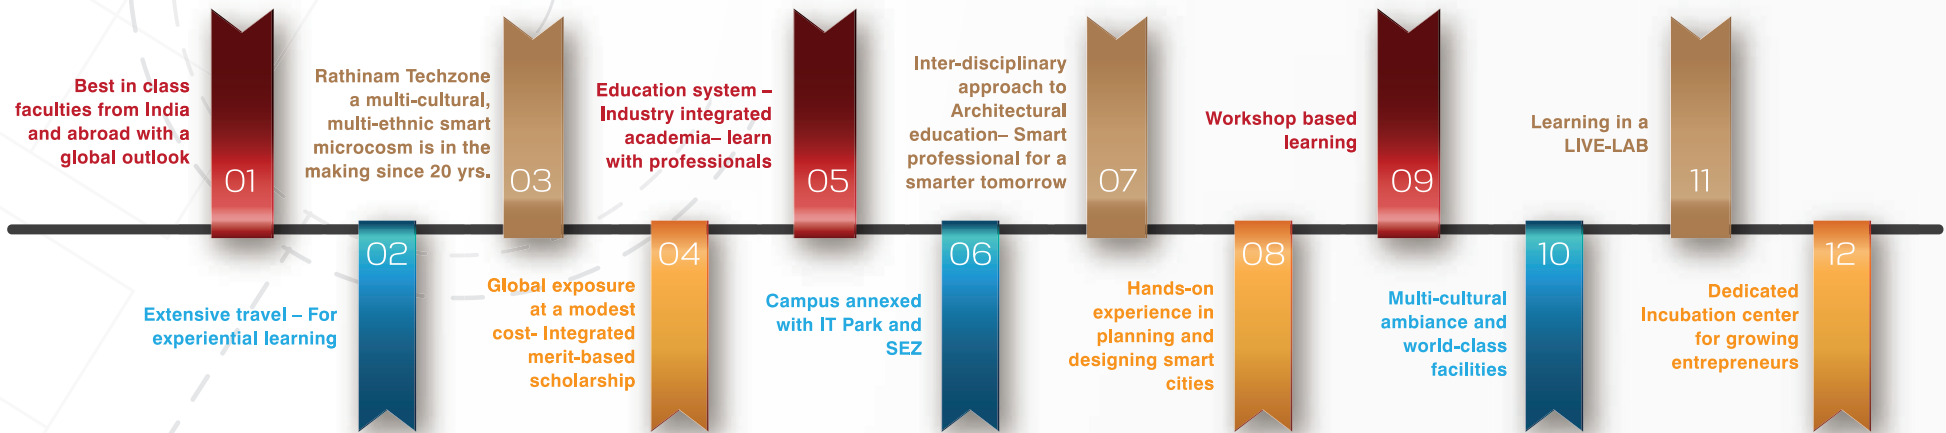

Reasons to choose RSA

Eligibility

- 10+2 or equivalent from a recognized Board / University with Mathematics as a subject of examination with at least 50% aggregate marks.
  Or
- 10+3 Diploma (any stream) recognised by Central/State Governments with 50% aggregate marks.
  Or
- International Baccalaureate Diploma, after 10 years of schooling, with not less than 50% marks in aggregate and with Mathematics as compulsory subject of examination.

Category	Percentage
General	50%
BC/ BCM / MBC & DNC / SC/ SCA / ST	45%

Aptitude Test: COMPULSORY

The candidates should have passed the National Aptitude Test in Architecture (NATA) conducted by the Council of Architecture, New Delhi with validity as per the Council of Architecture norms (Or) Equivalent examination conducted by the State government (Or) IIT/JEE part-II examination conducted by CBSE